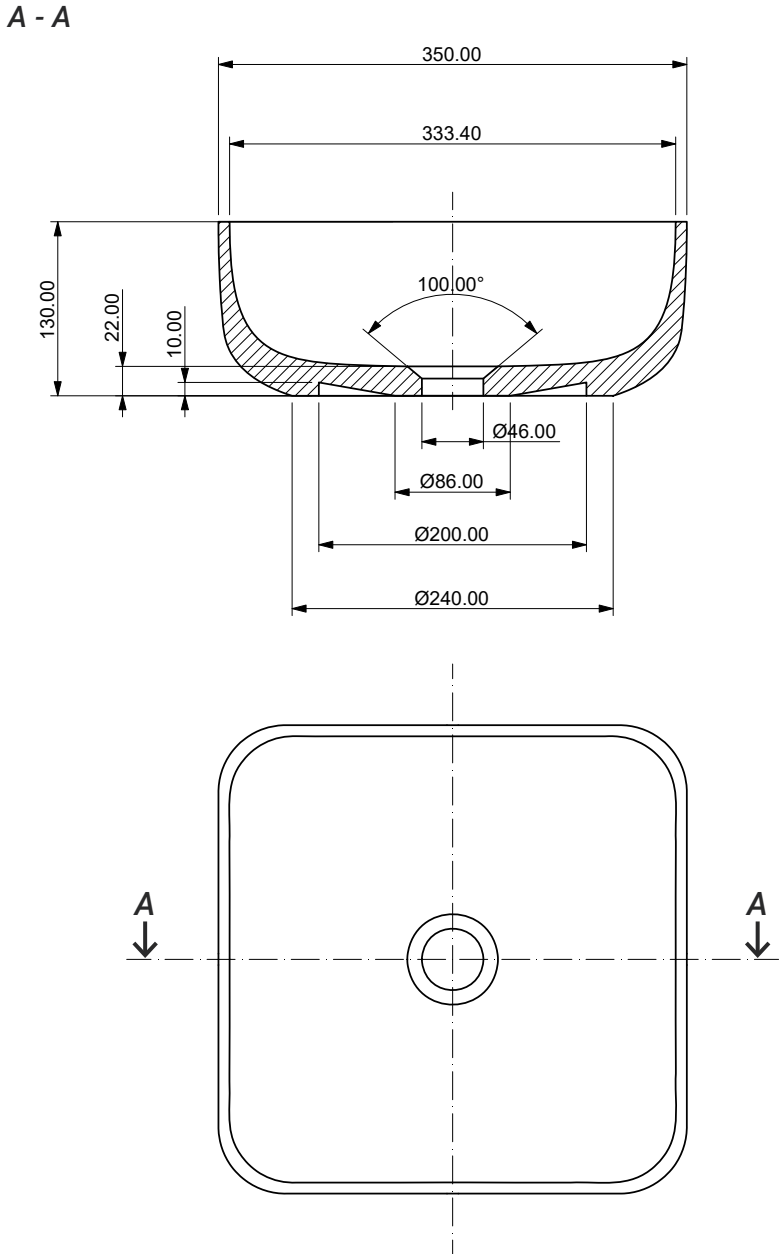

A classic, timeless and rectangular-shaped family of products, that completes the countertop models with a recognizable design for every bathroom.

above: 430 x 430 x 130 mm, glacier white

Material	quartz sand
Finish	matt
Standard size	350 x 350 x 130 mm 430 x 430 x 130 mm 500 x 300 x 130 mm 600 x 350 x 130 mm 650 x 380 x 130 mm

Aegean Blue

Eros

350 x 350 x 130 mm

Eros

430 x 430 x 130 mm

Eros

500 x 300 x 130 mm

A - A

B-B

Eros

600 x 350 x 130 mm

Eros

650 x 380 x 130 mm

A - A

B-B