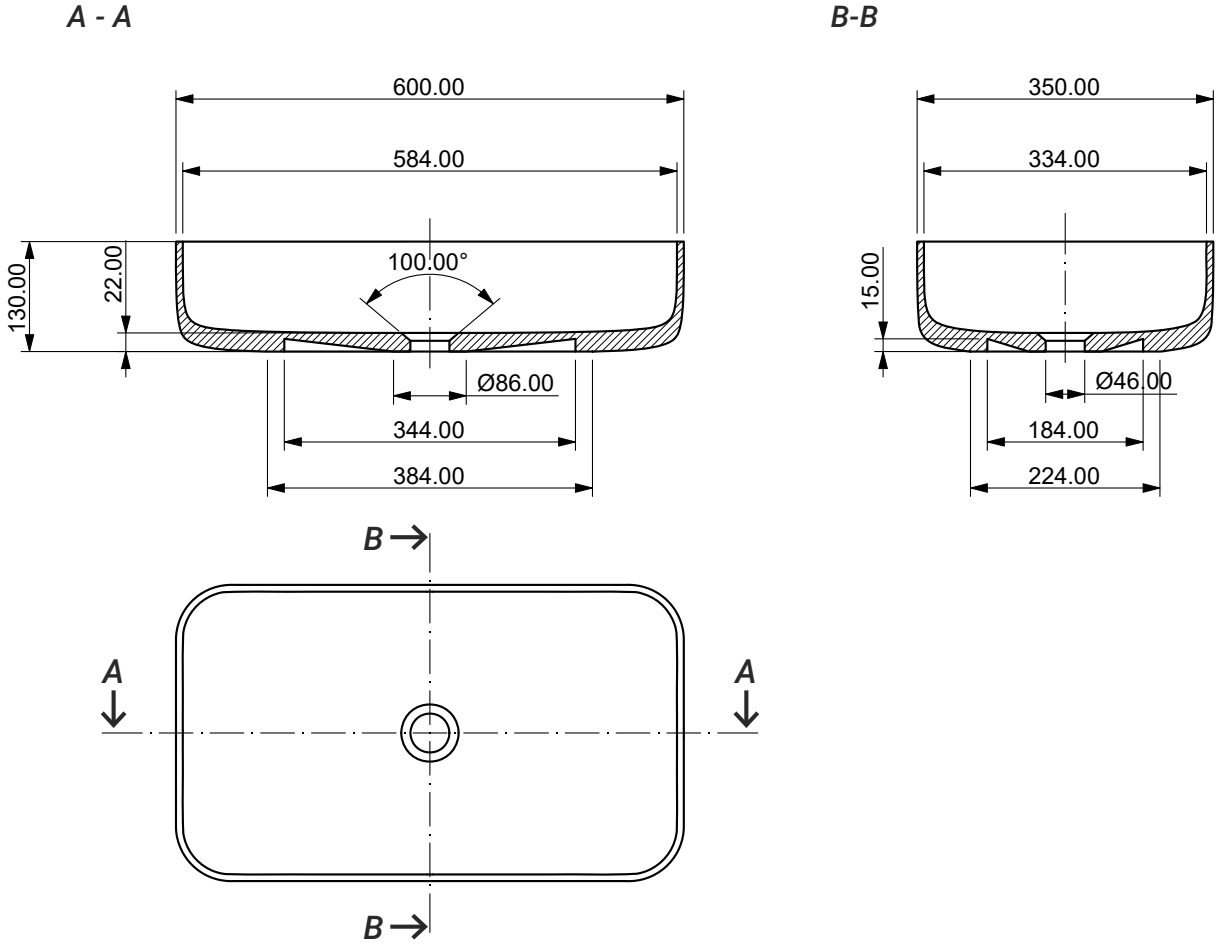

A classic, timeless and rectangular-shaped family of products, that completes the countertop models with a recognizable design for every bathroom.

above: 430 x 430 x 130 mm, glacier white

Material	quartz sand
Finish	matt
Standard size	350 x 350 x 130 mm 430 x 430 x 130 mm 500 x 300 x 130 mm 600 x 350 x 130 mm 650 x 380 x 130 mm

Aegean Blue

Eros

350 x 350 x 130 mm

Eros

430 x 430 x 130 mm

Eros

500 x 300 x 130 mm

A - A

B-B

Eros

600 x 350 x 130 mm

Eros

650 x 380 x 130 mm

A - A

B-B