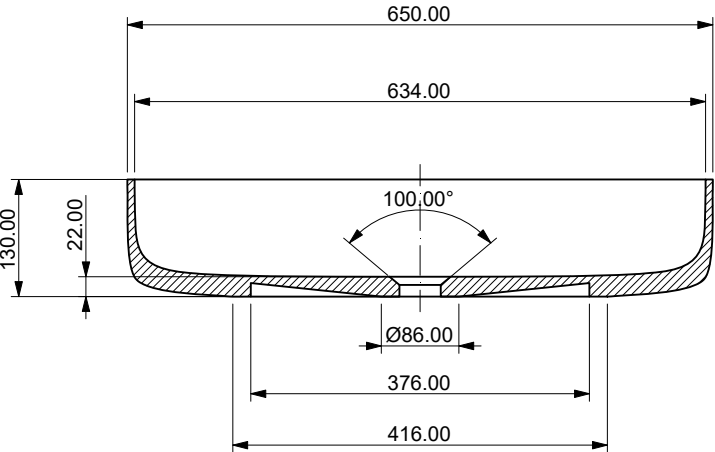

A classic, timeless and rectangular-shaped family of products, that completes the countertop models with a recognizable design for every bathroom.

above: 430 x 430 x 130 mm, glacier white

Material	quartz sand
Finish	matt
Standard size	350 x 350 x 130 mm 430 x 430 x 130 mm 500 x 300 x 130 mm 600 x 350 x 130 mm 650 x 380 x 130 mm

Aegean Blue

Eros

350 x 350 x 130 mm

Eros

430 x 430 x 130 mm

Eros

500 x 300 x 130 mm

A - A

B-B

Eros

600 x 350 x 130 mm

Eros

650 x 380 x 130 mm

A - A

B-B