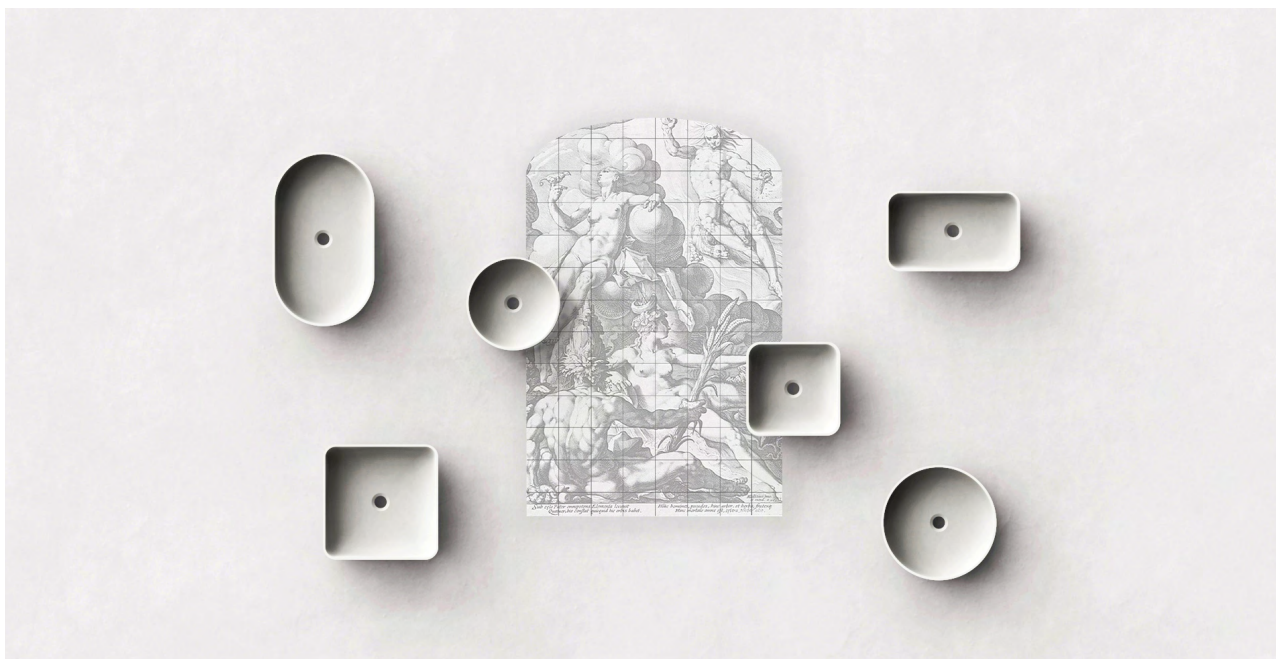

Technical Data Sheet

KOSMOS Collection

Eros

Eros

Eros and Orion are personalities that represented love in many different ways in Greek mythology. Naturally, this love is translated in KOSMOS into fire, as the element of nature that represents this pair of rectangular-shaped countertop washbasins.

A classic, timeless and rectangular-shaped family of products, that completes the countertop models with a recognizable design for every bathroom.

above: 430 x 430 x 130 mm, glacier white

Material	quartz sand
Finish	matt
Standard size	350 x 350 x 130 mm 430 x 430 x 130 mm 500 x 300 x 130 mm 600 x 350 x 130 mm 650 x 380 x 130 mm

Aegean Blue

Eros

350 x 350 x 130 mm

Eros

430 x 430 x 130 mm

Eros

500 x 300 x 130 mm

A - A

B-B

Eros

600 x 350 x 130 mm

Eros

650 x 380 x 130 mm

A - A

B-B