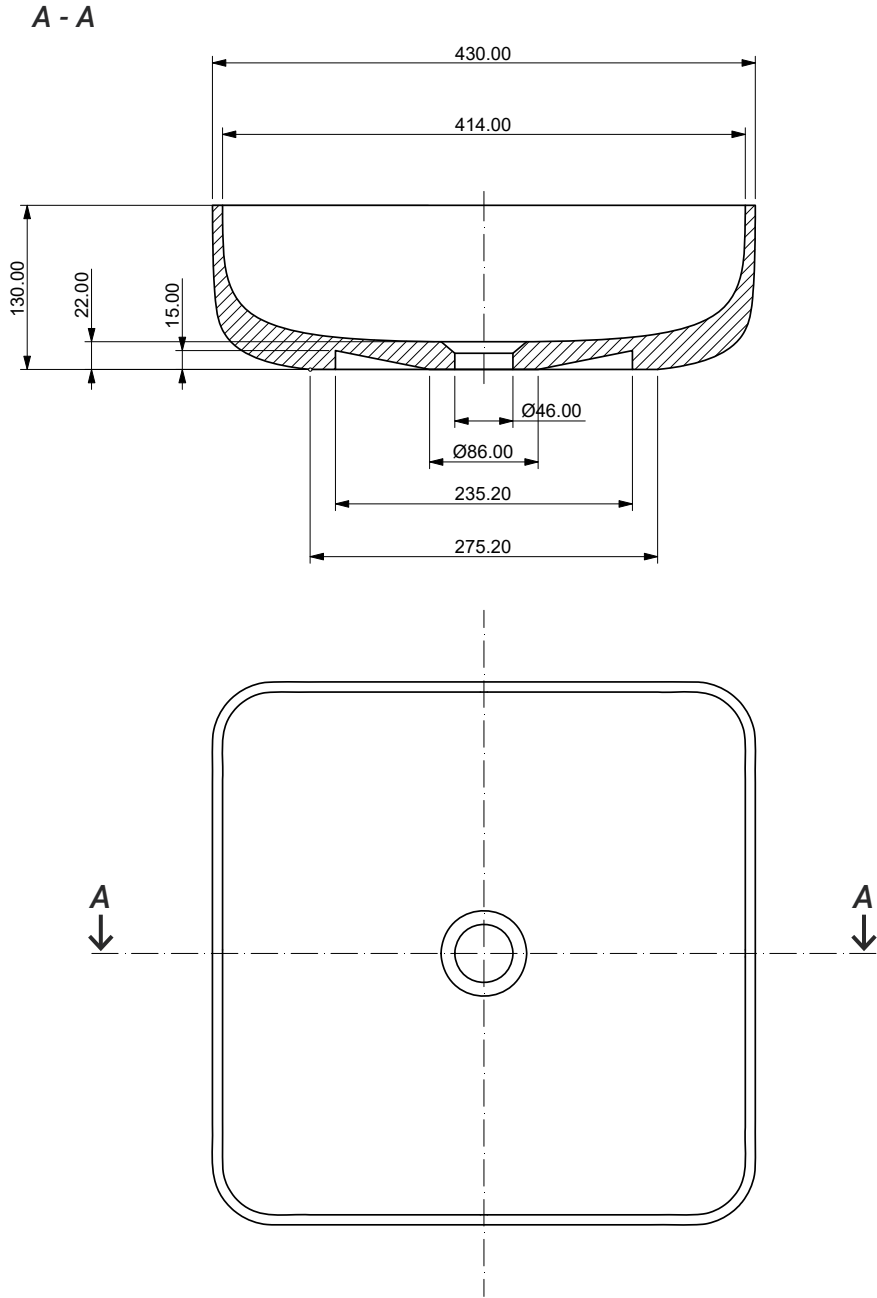

A classic, timeless and rectangular-shaped family of products, that completes the countertop models with a recognizable design for every bathroom.

above: 430 x 430 x 130 mm, glacier white

Material	quartz sand
Finish	matt
Standard size	350 x 350 x 130 mm 430 x 430 x 130 mm 500 x 300 x 130 mm 600 x 350 x 130 mm 650 x 380 x 130 mm

Aegean Blue

Eros

350 x 350 x 130 mm

Eros

430 x 430 x 130 mm

Eros

500 x 300 x 130 mm

A - A

B-B

Eros

600 x 350 x 130 mm

Eros

650 x 380 x 130 mm

A - A

B-B