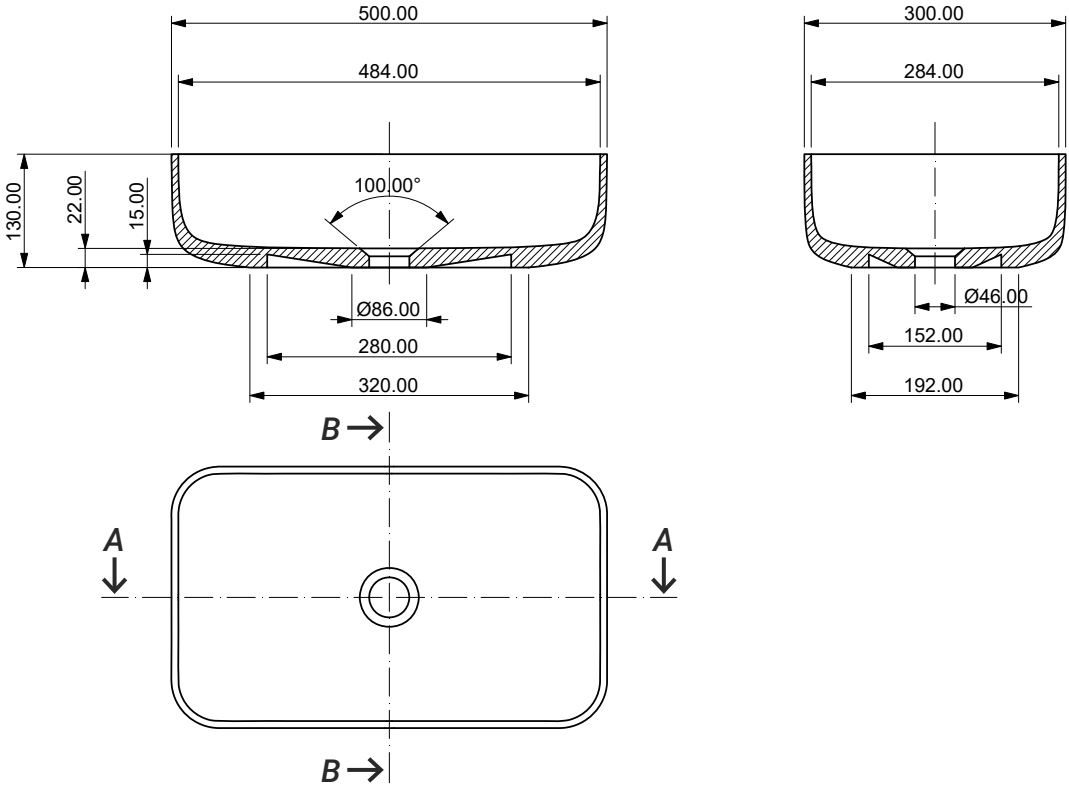

A classic, timeless and rectangular-shaped family of products, that completes the countertop models with a recognizable design for every bathroom.

above: 430 x 430 x 130 mm, glacier white

Material	quartz sand
Finish	matt
Standard size	350 x 350 x 130 mm 430 x 430 x 130 mm 500 x 300 x 130 mm 600 x 350 x 130 mm 650 x 380 x 130 mm

Aegean Blue

Eros

350 x 350 x 130 mm

Eros

430 x 430 x 130 mm

Eros

500 x 300 x 130 mm

A - A

B-B

Eros

600 x 350 x 130 mm

Eros

650 x 380 x 130 mm

A - A

B-B