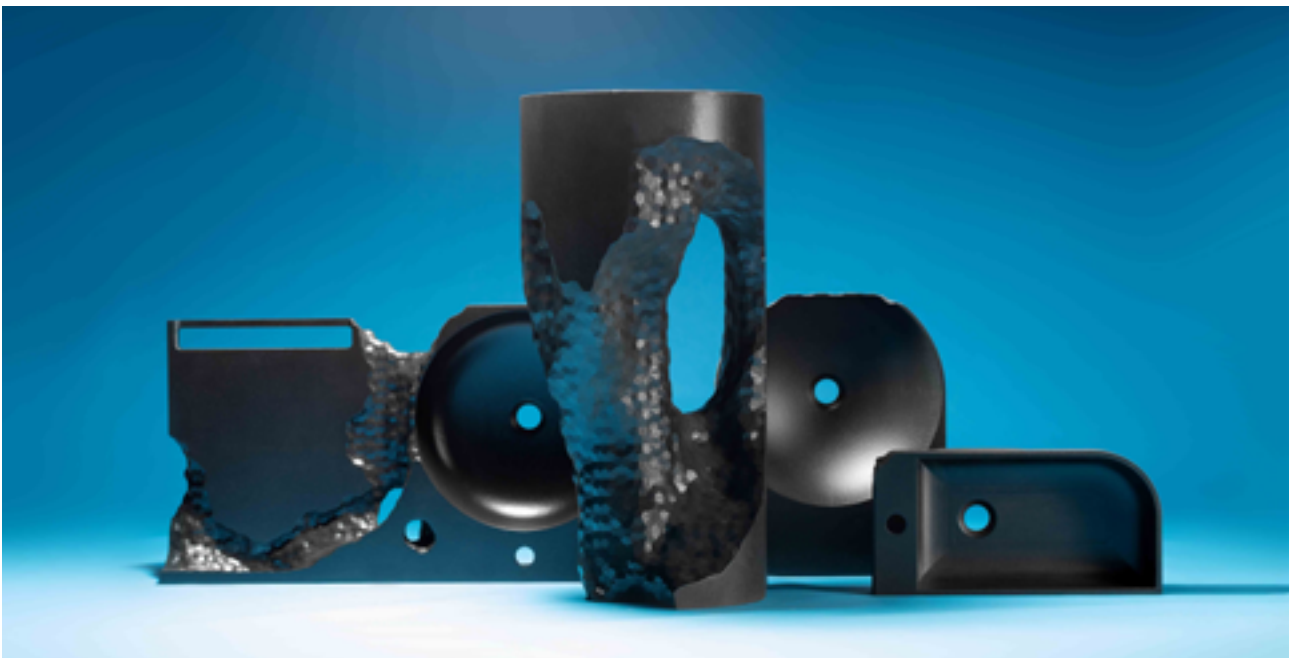

Technical Data Sheet

METEORITE Collection

C.IID (Carbo)

C.IID (Carbo)

C.IID is a wall-mounted washbasin which in its design is characterized by the contrast between crystalline textures and even functional surfaces.

Sculptural form and function elements flow into one another. The design offers a large work surface on which to place bathroom essentials, as well as an integrated towel holder.

Like all designs in the collection, C.IID is made of sand using 3D printing.

Material	quartz sand
Finish	semi gloss
Standard size	880 x 505 x 145 mm

above: 880 x 505 x 145 mm, dark lava

Standard colour

Dark Lava

C.IID (Carbo) (without tap hole)

880 x 505 x 145 mm

A - A

B - B