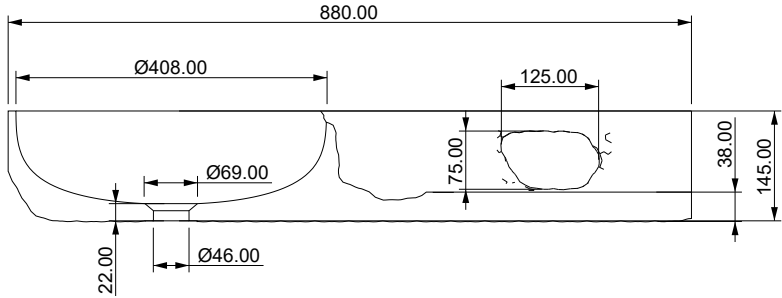

Material	quartz sand
Finish	semi gloss
Standard size	880 x 505 x 145 mm

above: 880 x 505 x 145 mm, dark lava

Standard colour

Dark Lava

C.IID (Carbo) (without tap hole)

880 x 505 x 145 mm

A - A

B - B