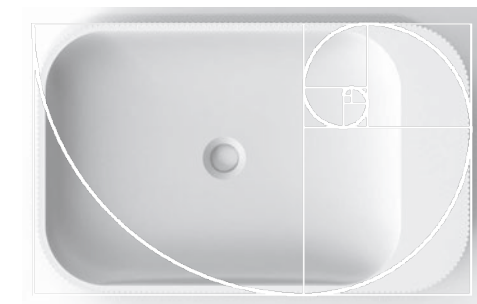

SIMBIOSIS S - 02 washbasin design with the proportions of the golden ratio.