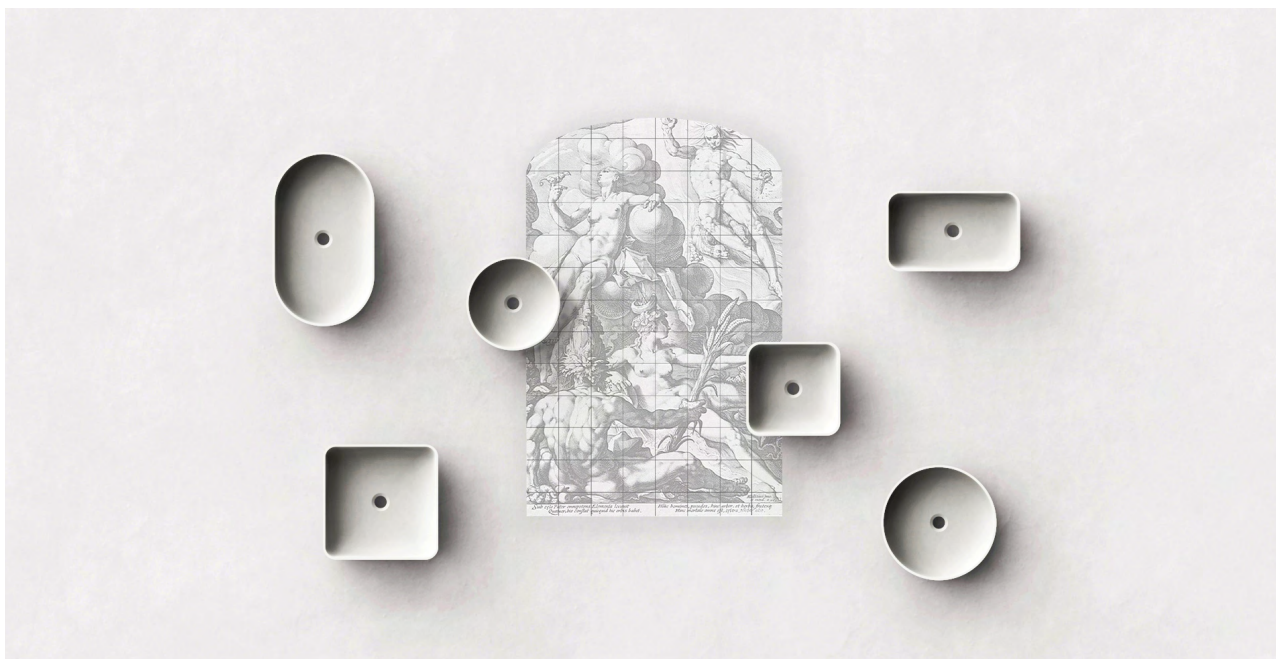

Technical Data Sheet

KOSMOS Collection

Atlas

Atlas

Gaia, the personification of the Earth in Greek mythology; and Atlas, the young titan who was condemned by Zeus to carry the sky on his shoulders, are the protagonists of this pair of designs. As it could not be otherwise, the main characteristic of these products is their round shape, referring to the earth, the element of nature that both gods represent.

The shapely circular opening of the Gaia & Atlas countertop sinks invites a feel-good experience in any bathroom. The models are available in different sizes and thus as circular or oval designs.

above: 430 x 430 x 130 mm, glacier white