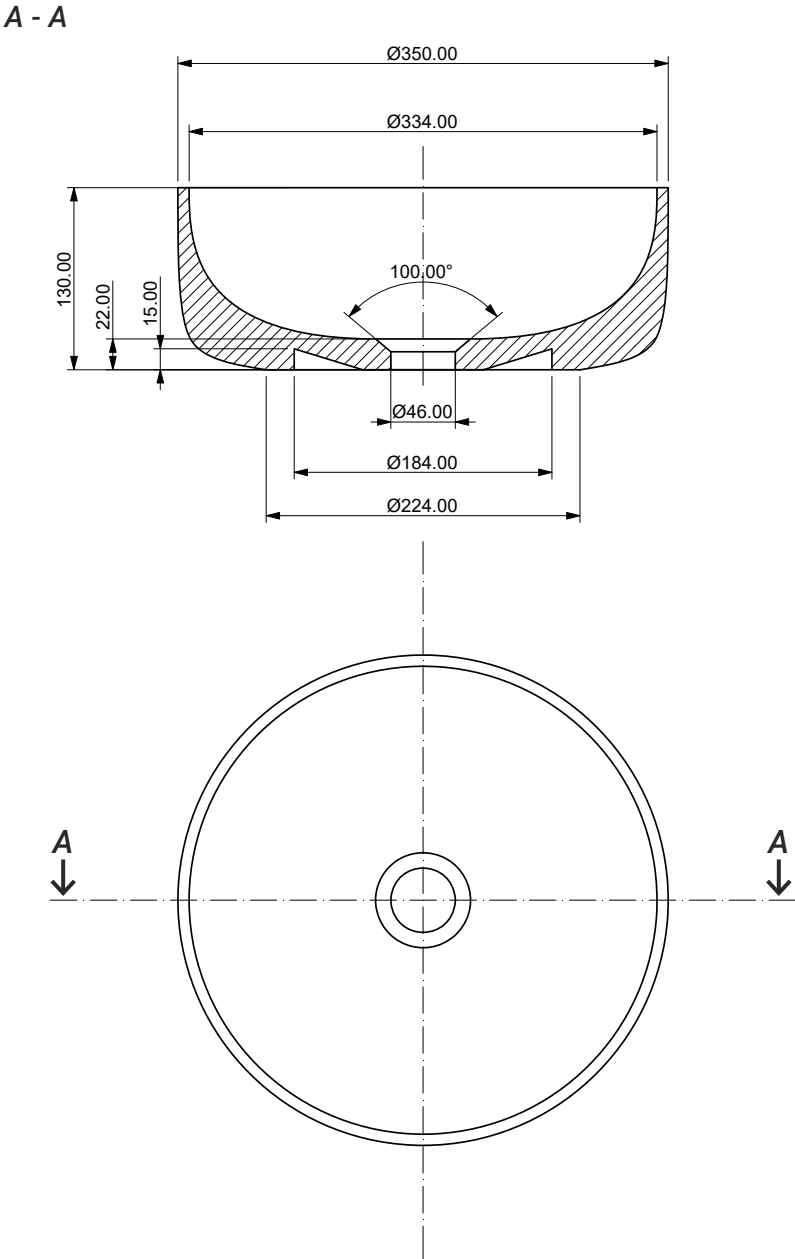

The shapely circular opening of the Gaia & Atlas countertop sinks invites a feel-good experience in any bathroom. The models are available in different sizes and thus as circular or oval designs.

above: 430 x 430 x 130 mm, glacier white

Golden Ocher

Pine Green

Midnight Blue

Aegean Blue

Atlas

350 x 350 x 130 mm

Atlas

430 x 430 x 130 mm

Atlas

500 x 300 x 130 mm

A - A

B-B

Atlas

600 x 350 x 130 mm

A - A

B-B

Atlas

650 x 380 x 130 mm