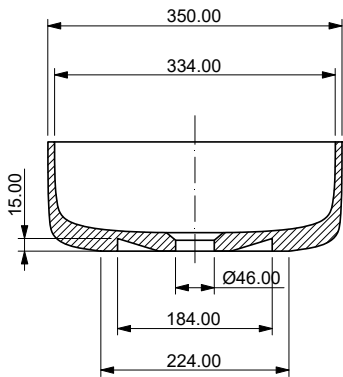

The shapely circular opening of the Gaia & Atlas countertop sinks invites a feel-good experience in any bathroom. The models are available in different sizes and thus as circular or oval designs.

above: 430 x 430 x 130 mm, glacier white

Golden Ocher

Pine Green

Midnight Blue

Aegean Blue

Atlas

350 x 350 x 130 mm

Atlas

430 x 430 x 130 mm

Atlas

500 x 300 x 130 mm

A - A

B-B

Atlas

600 x 350 x 130 mm

A - A

B-B

Atlas

650 x 380 x 130 mm