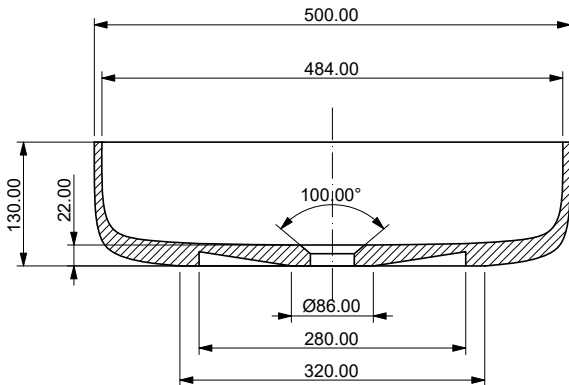

The shapely circular opening of the Gaia & Atlas countertop sinks invites a feel-good experience in any bathroom. The models are available in different sizes and thus as circular or oval designs.

above: 430 x 430 x 130 mm, glacier white

Golden Ocher

Pine Green

Midnight Blue

Aegean Blue

Atlas

350 x 350 x 130 mm

Atlas

430 x 430 x 130 mm

Atlas

500 x 300 x 130 mm

A - A

B-B

Atlas

600 x 350 x 130 mm

A - A

B-B

Atlas

650 x 380 x 130 mm