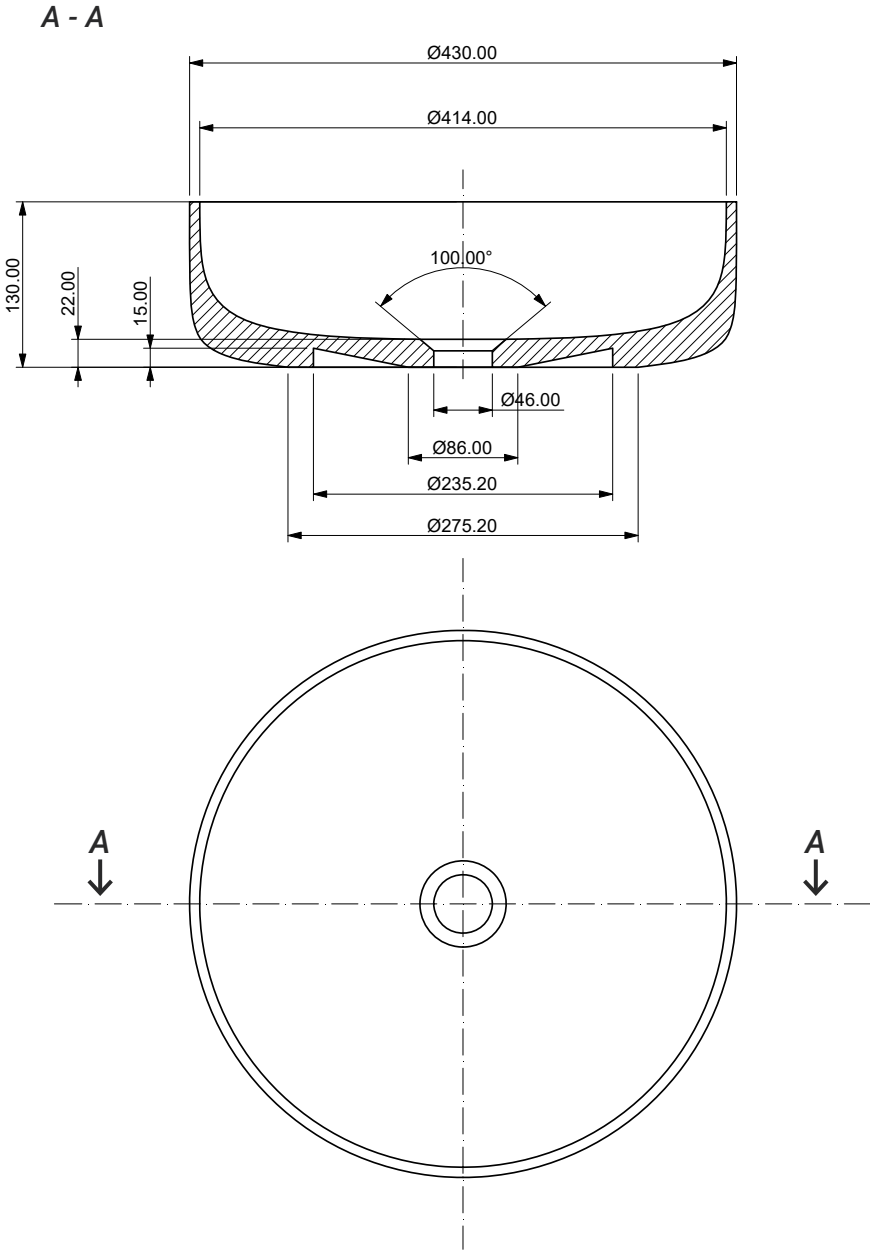

The shapely circular opening of the Gaia & Atlas countertop sinks invites a feel-good experience in any bathroom. The models are available in different sizes and thus as circular or oval designs.

above: 430 x 430 x 130 mm, glacier white

Golden Ocher

Pine Green

Midnight Blue

Aegean Blue

Atlas

350 x 350 x 130 mm

Atlas

430 x 430 x 130 mm

Atlas

500 x 300 x 130 mm

A - A

B-B

Atlas

600 x 350 x 130 mm

A - A

B-B

Atlas

650 x 380 x 130 mm