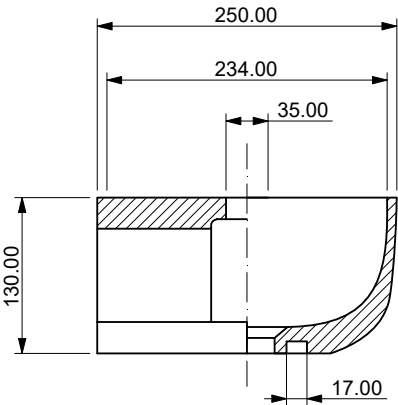

Material	quartz sand
Finish	matt
Standard size	450 x 250 x 130 mm

above: 450 x 250 x 130 mm, glacier white

Standard colours

Velvet Red

Saffron Terracotta

Peach Ocher

Honey Yellow

Golden Ocher

Pine Green

Midnight Blue

Aegean Blue

Iris

450 x 250 x 130 mm

A - A

B-B

Assembly scheme