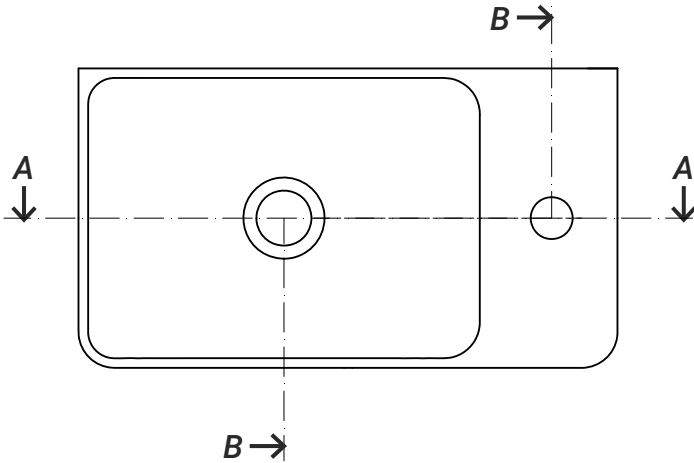

The wall mounting assembly, thanks to a simple metal structure that is hidden in the lower part of the washbasin, makes the final product float on the wall, thus their namesake's gods of the element air Iris and Helios are represented.

Pine Green

Midnight Blue

Aegean Blue

Iris

450 x 250 x 130 mm

A - A

B-B

Assembly scheme