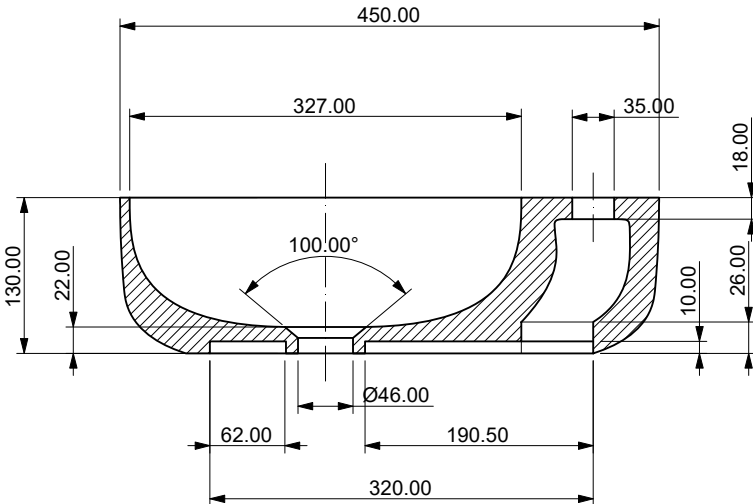

Material	quartz sand
Finish	matt
Standard size	450 x 250 x 130 mm

above: 450 x 250 x 130 mm, glacier white

Standard colours

Velvet Red

Saffron Terracotta

Peach Ocher

Honey Yellow

Golden Ocher

Pine Green

Midnight Blue

Aegean Blue

Iris

450 x 250 x 130 mm

A - A

B-B

Assembly scheme