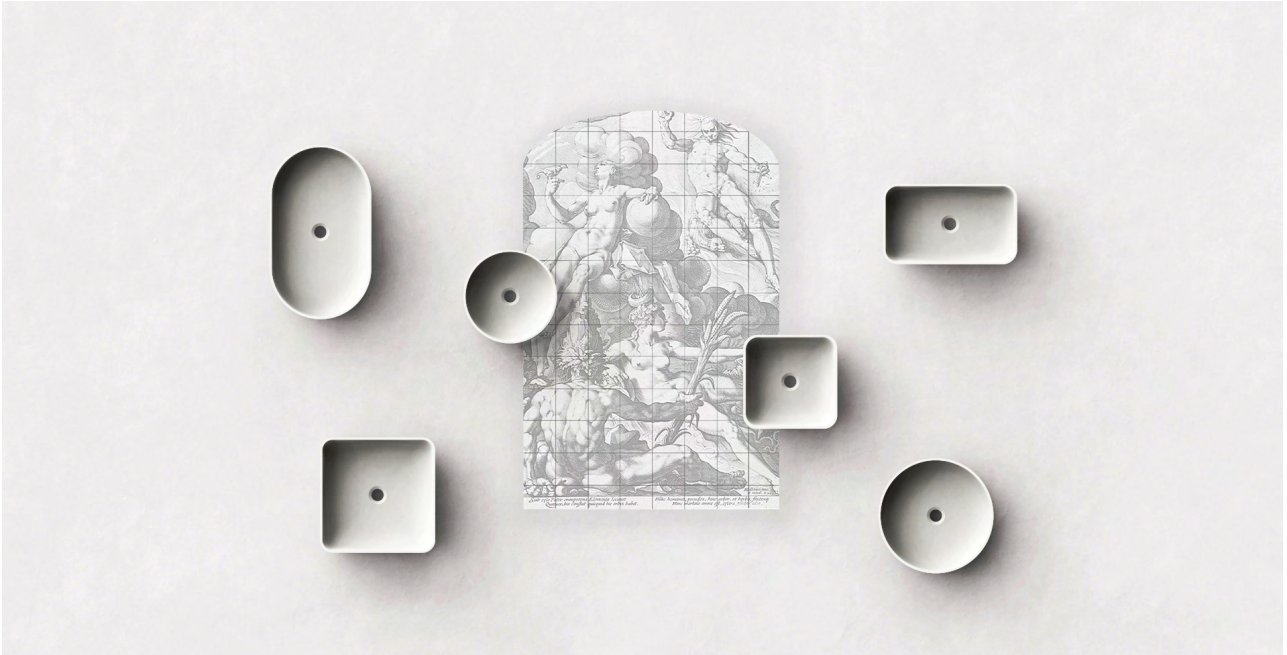

Technical Data Sheet

KOSMOS Collection

Iris

Iris

Unique in the Kosmos collection are the designs of Iris and Helios. These wall-mounted washbasins float light and airy like his namesakes the god of the sun (Helios) and the rainbow (Iris) on the wall of the modern bathroom. It is possible to combine their minimalist design with a wide variety of faucets.

The wall mounting assembly, thanks to a simple metal structure that is hidden in the lower part of the washbasin, makes the final product float on the wall, thus their namesake's gods of the element air Iris and Helios are represented.

Material	quartz sand
Finish	matt
Standard size	450 x 250 x 130 mm

above: 450 x 250 x 130 mm, glacier white

Standard colours

Velvet Red

Saffron Terracotta

Peach Ocher

Honey Yellow

Golden Ocher

Pine Green

Midnight Blue

Aegean Blue

Iris

450 x 250 x 130 mm

A - A

B-B

Assembly scheme