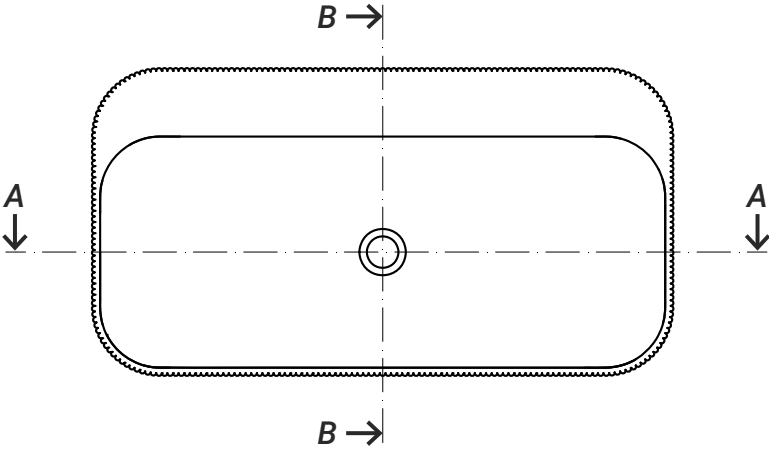

Technical Data Sheet

SIMBIOSIS Collection

S-03

S-03

S-03 appears as the final squared piece to complete the series.

This rectangular countertop basin has its dimensions within the tolerance of being used with one or two faucets, becoming a solution for big and spacious interiors.

The integration of an extra faucet in its plane surface is also a possibility if desired.

above: 850 x 450 x 100 mm, glacier white

Material	quartz sand
Finish	matt
Standard size	850 x 450 x 100 mm

Standard colours

Nautic Blue

Arctic Blue

Mint Green

Hazelnut Brown

Rose Pink

Antique White

S-03 (without tap hole)

850 x 450 x 100 mm

A - A

B - B

S-03 (with one tap hole)

850 x 450 x 100 mm

A - A

B - B

S-03 (with two tap holes)

850 x 450 x 100 mm