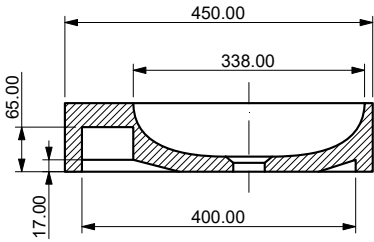

Technical Data Sheet

SIMBIOSIS Collection

S-03

S-03

S-03 appears as the final squared piece to complete the series.

This rectangular countertop basin has its dimensions within the tolerance of being used with one or two faucets, becoming a solution for big and spacious interiors.

The integration of an extra faucet in its plane surface is also a possibility if desired.

above: 850 x 450 x 100 mm, glacier white

Material	quartz sand
Finish	matt
Standard size	850 x 450 x 100 mm

Standard colours

Nautic Blue

Arctic Blue

Mint Green

Hazelnut Brown

Rose Pink

Antique White

S-03 (without tap hole)

850 x 450 x 100 mm

A - A

B - B

S-03 (with one tap hole)

850 x 450 x 100 mm

A - A

B - B

S-03 (with two tap holes)

850 x 450 x 100 mm