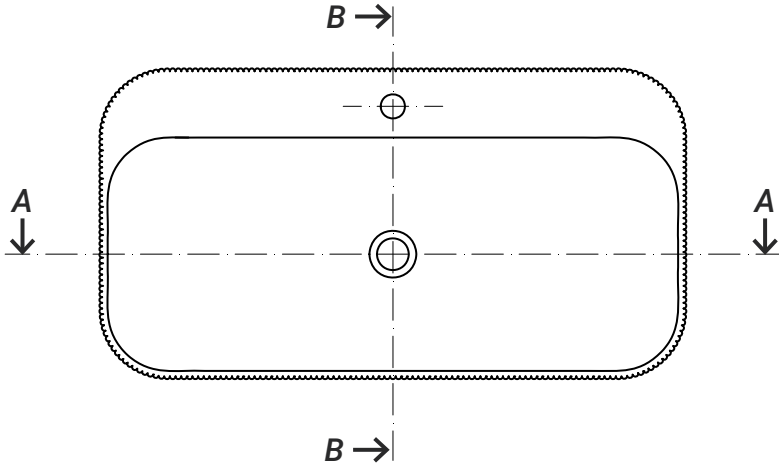

The integration of an extra faucet in its plane surface is also a possibility if desired.

above: 850 x 450 x 100 mm, glacier white

Material	quartz sand
Finish	matt
Standard size	850 x 450 x 100 mm

Standard colours

Nautic Blue

Arctic Blue

Mint Green

Hazelnut Brown

Rose Pink

Antique White

S-03 (without tap hole)

850 x 450 x 100 mm

A - A

B - B

S-03 (with one tap hole)

850 x 450 x 100 mm

A - A

B - B

S-03 (with two tap holes)

850 x 450 x 100 mm

A - A

B - B