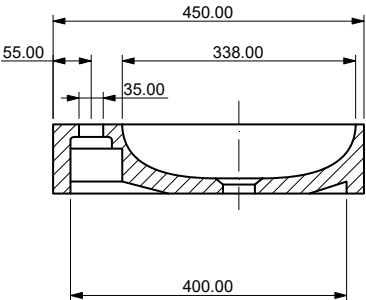

The integration of an extra faucet in its plane surface is also a possibility if desired.

above: 850 x 450 x 100 mm, glacier white

Material	quartz sand
Finish	matt
Standard size	850 x 450 x 100 mm

Standard colours

Nautic Blue

Arctic Blue

Mint Green

Hazelnut Brown

Rose Pink

Antique White

S-03 (without tap hole)

850 x 450 x 100 mm

A - A

B - B

S-03 (with one tap hole)

850 x 450 x 100 mm

A - A

B - B

S-03 (with two tap holes)

850 x 450 x 100 mm

A - A

B - B