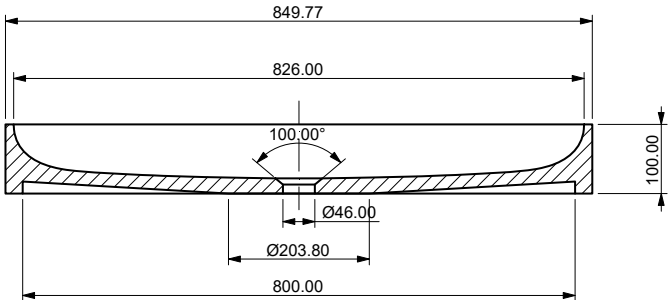

The integration of an extra faucet in its plane surface is also a possibility if desired.

above: 850 x 450 x 100 mm, glacier white

Material	quartz sand
Finish	matt
Standard size	850 x 450 x 100 mm

Standard colours

Nautic Blue

Arctic Blue

Mint Green

Hazelnut Brown

Rose Pink

Antique White

S-03 (without tap hole)

850 x 450 x 100 mm

A - A

B - B

S-03 (with one tap hole)

850 x 450 x 100 mm

A - A

B - B

S-03 (with two tap holes)

850 x 450 x 100 mm

A - A

B - B