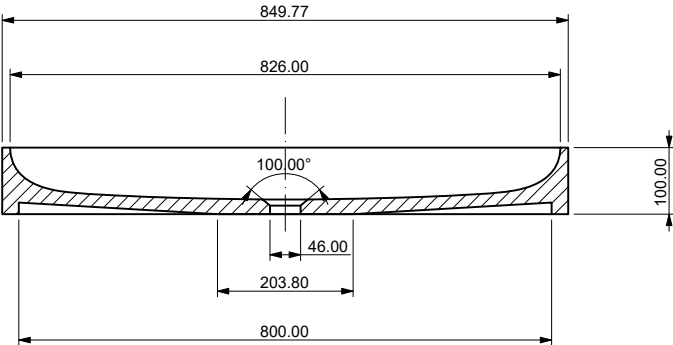

The integration of an extra faucet in its plane surface is also a possibility if desired.

above: 850 x 450 x 100 mm, glacier white

Material	quartz sand
Finish	matt
Standard size	850 x 450 x 100 mm

Standard colours

Nautic Blue

Arctic Blue

Mint Green

Hazelnut Brown

Rose Pink

Antique White

S-03 (without tap hole)

850 x 450 x 100 mm

A - A

B - B

S-03 (with one tap hole)

850 x 450 x 100 mm

A - A

B - B

S-03 (with two tap holes)

850 x 450 x 100 mm

A - A

B - B