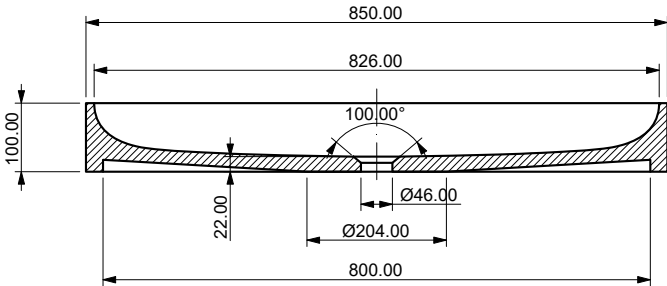

Technical Data Sheet

SIMBIOSIS Collection

S-03

S-03

S-03 appears as the final squared piece to complete the series.

This rectangular countertop basin has its dimensions within the tolerance of being used with one or two faucets, becoming a solution for big and spacious interiors.

The integration of an extra faucet in its plane surface is also a possibility if desired.

above: 850 x 450 x 100 mm, glacier white

Material	quartz sand
Finish	matt
Standard size	850 x 450 x 100 mm

Standard colours

Nautic Blue

Arctic Blue

Mint Green

Hazelnut Brown

Rose Pink

Antique White

S-03 (without tap hole)

850 x 450 x 100 mm

A - A

B - B

S-03 (with one tap hole)

850 x 450 x 100 mm

A - A

B - B

S-03 (with two tap holes)

850 x 450 x 100 mm