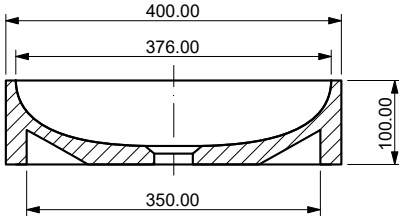

above: 800 x 400 x 100 mm, Glacier White

Material	quartz sand
Finish	matte
Standard size	800 x 400 x 100 mm

Standard colours

Nautic Blue

Arctic Blue

Mint Green

Hazelnut Brown

Rose Pink

Antique White

C-02 (without tap hole)

800 x 400 x 100 mm

A - A

B - B

C-02 (with tap hole)

800 x 400 x 100 mm

A - A

B - B