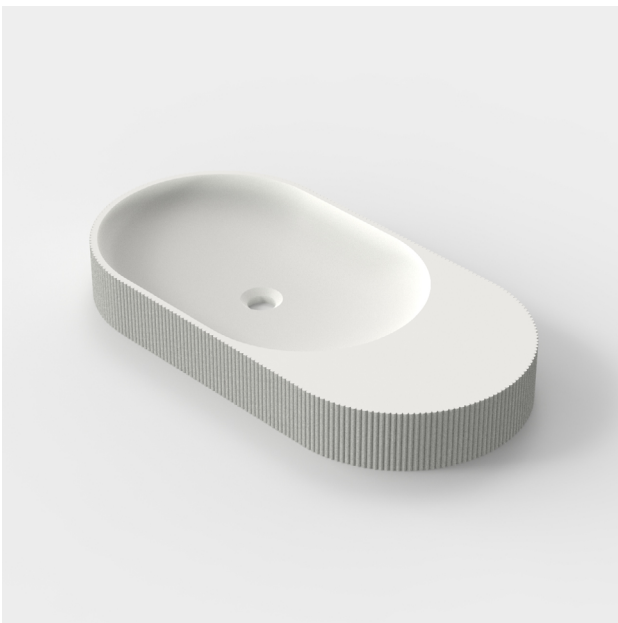

Technical Data Sheet

SIMBIOSIS Collection

C-02

C-02

The Roman Circus was undoubtedly one of the most important facilities in Roman cities.

This Circus is as well as C-02 also inspired by the Greek hippodromes and stadiums.

Following the design line of SIMBIOSIS, but with larger dimensions than C-01, it is a bathroom piece thought for large spaces where a product of these measurements can be proudly displayed.

Like the classical constructions, C-02 is a very elongated piece with circular finishes at the ends, having an overall oval shape.

above: 800 x 400 x 100 mm, Glacier White

Material	quartz sand
Finish	matte
Standard size	800 x 400 x 100 mm

Standard colours

Nautic Blue

Arctic Blue

Mint Green

Hazelnut Brown

Rose Pink

Antique White

C-02 (without tap hole)

800 x 400 x 100 mm

A - A

B - B

C-02 (with tap hole)

800 x 400 x 100 mm

A - A