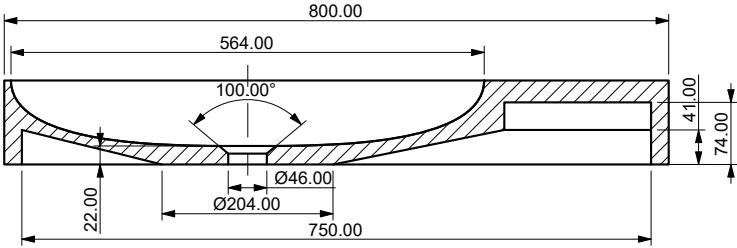

Following the design line of SIMBIOSIS, but with larger dimensions than C-01, it is a bathroom piece thought for large spaces where a product of these measurements can be proudly displayed.

Like the classical constructions, C-02 is a very elongated piece with circular finishes at the ends, having an overall oval shape.

above: 800 x 400 x 100 mm, Glacier White

Material	quartz sand
Finish	matte
Standard size	800 x 400 x 100 mm

Standard colours

Nautic Blue

Arctic Blue

Mint Green

Hazelnut Brown

Rose Pink

Antique White

C-02 (without tap hole)

800 x 400 x 100 mm

A - A

B - B

C-02 (with tap hole)

800 x 400 x 100 mm

A - A