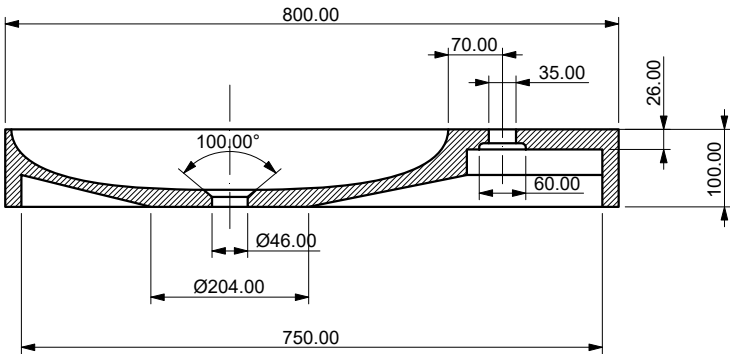

Following the design line of SIMBIOSIS, but with larger dimensions than C-01, it is a bathroom piece thought for large spaces where a product of these measurements can be proudly displayed.

Like the classical constructions, C-02 is a very elongated piece with circular finishes at the ends, having an overall oval shape.

above: 800 x 400 x 100 mm, Glacier White

Material	quartz sand
Finish	matte
Standard size	800 x 400 x 100 mm

Standard colours

Nautic Blue

Arctic Blue

Mint Green

Hazelnut Brown

Rose Pink

Antique White

C-02 (without tap hole)

800 x 400 x 100 mm

A - A

B - B

C-02 (with tap hole)

800 x 400 x 100 mm

A - A

B - B