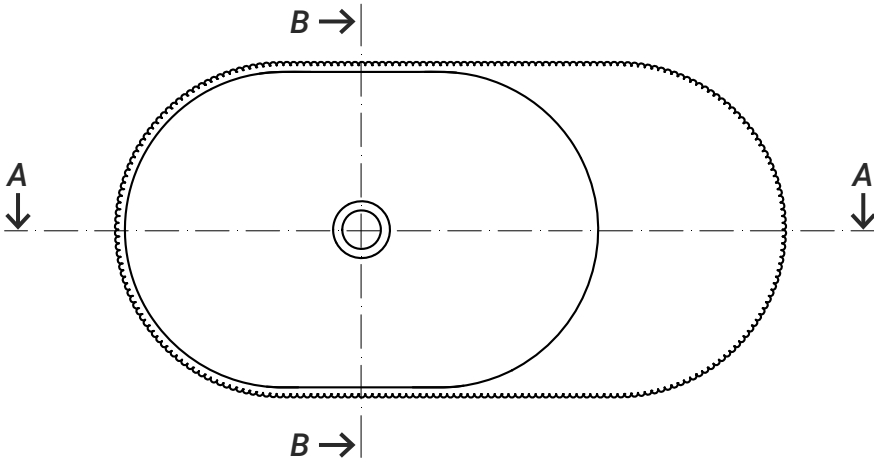

Following the design line of SIMBIOSIS, but with larger dimensions than C-01, it is a bathroom piece thought for large spaces where a product of these measurements can be proudly displayed.

Like the classical constructions, C-02 is a very elongated piece with circular finishes at the ends, having an overall oval shape.

above: 800 x 400 x 100 mm, Glacier White

Material	quartz sand
Finish	matte
Standard size	800 x 400 x 100 mm

Standard colours

Nautic Blue

Arctic Blue

Mint Green

Hazelnut Brown

Rose Pink

Antique White

C-02 (without tap hole)

800 x 400 x 100 mm

A - A

B - B

C-02 (with tap hole)

800 x 400 x 100 mm

A - A

B - B