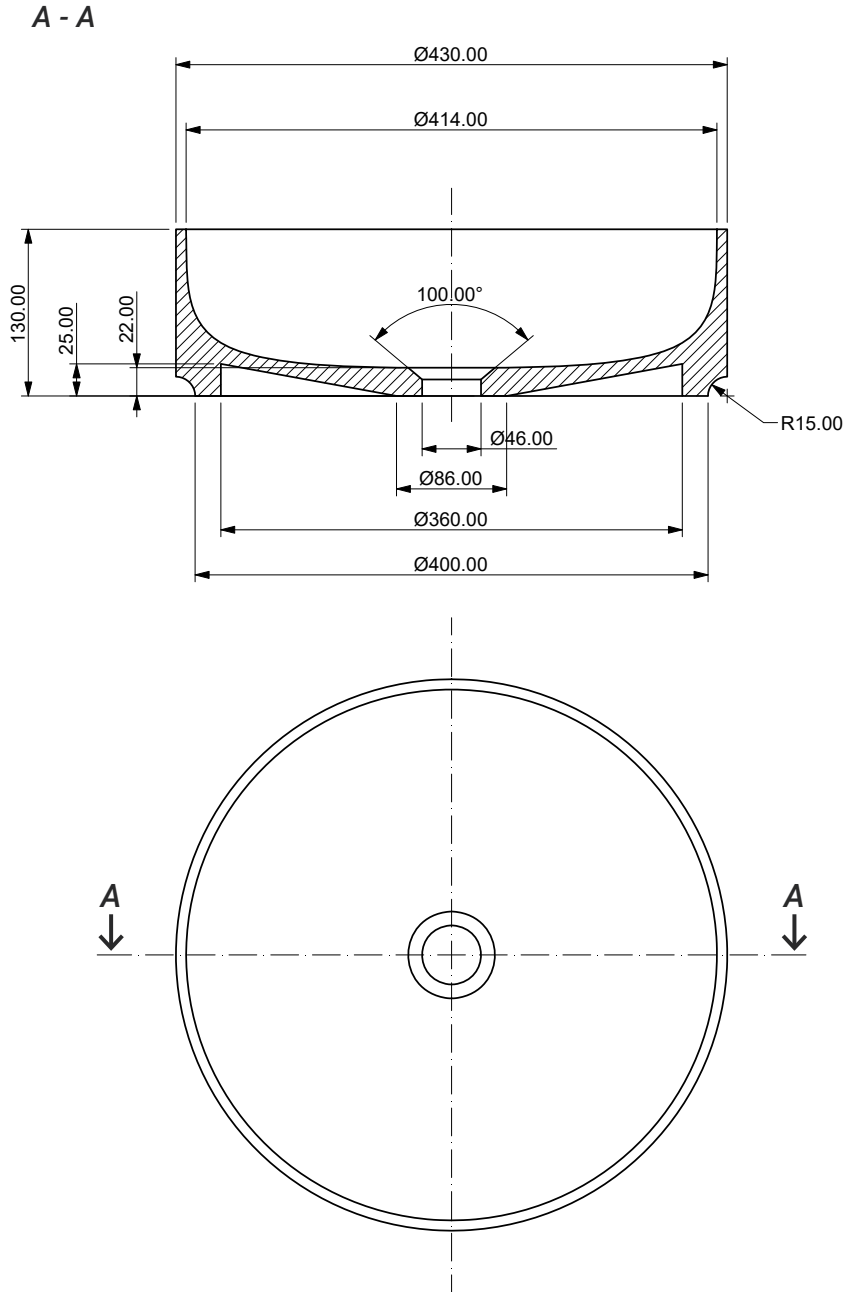

The shapely circular opening of the Gaia & Atlas countertop sinks invites a feel-good experience in any bathroom. The models are available in different sizes and thus as circular or oval designs.

above: 430 x 430 x 130 mm, glacier white

Golden Ocher

Pine Green

Midnight Blue

Aegean Blue

Gaia

350 x 350 x 130 mm

Gaia

430 x 430 x 130 mm

Gaia

500 x 300 x 130 mm

A - A

B-B

Gaia

600 x 350 x 130 mm

A - A

B-B

Gaia

650 x 380 x 130 mm

A - A

B - B