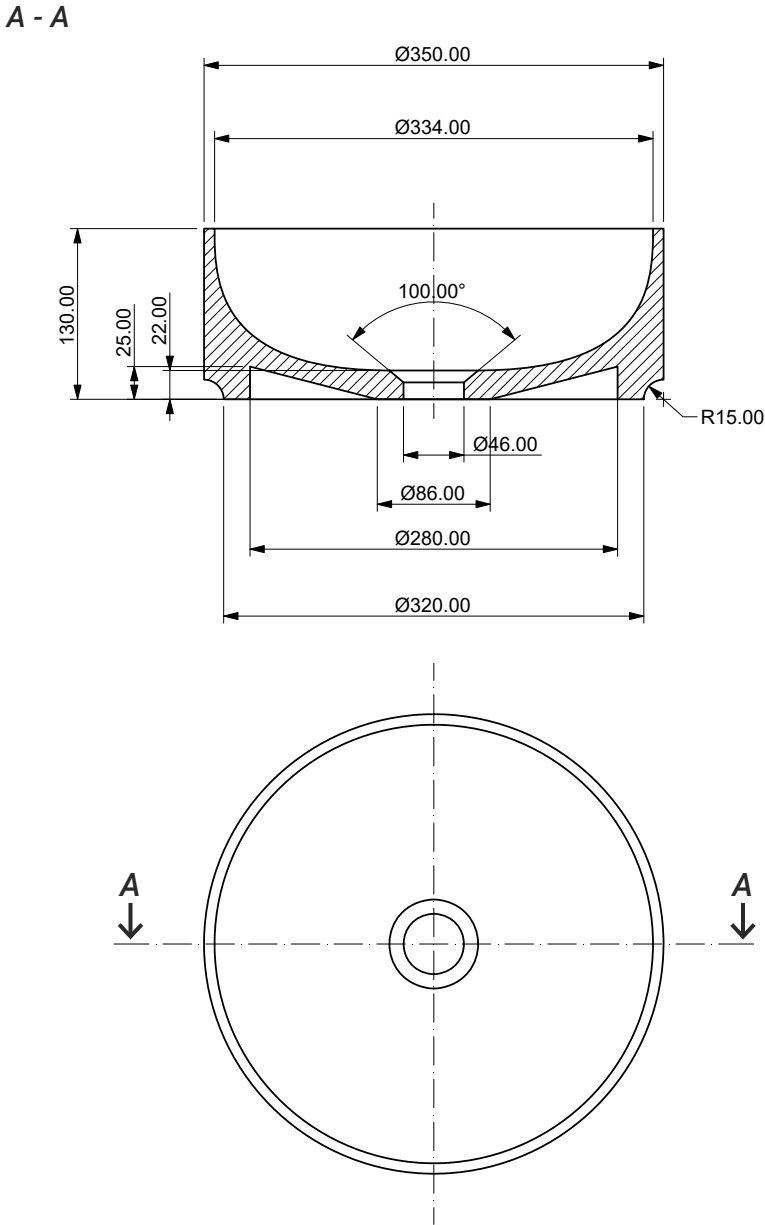

The shapely circular opening of the Gaia & Atlas countertop sinks invites a feel-good experience in any bathroom. The models are available in different sizes and thus as circular or oval designs.

above: 430 x 430 x 130 mm, glacier white

Golden Ocher

Pine Green

Midnight Blue

Aegean Blue

Gaia

350 x 350 x 130 mm

Gaia

430 x 430 x 130 mm

Gaia

500 x 300 x 130 mm

A - A

B-B

Gaia

600 x 350 x 130 mm

A - A

B-B

Gaia

650 x 380 x 130 mm

A - A

B - B