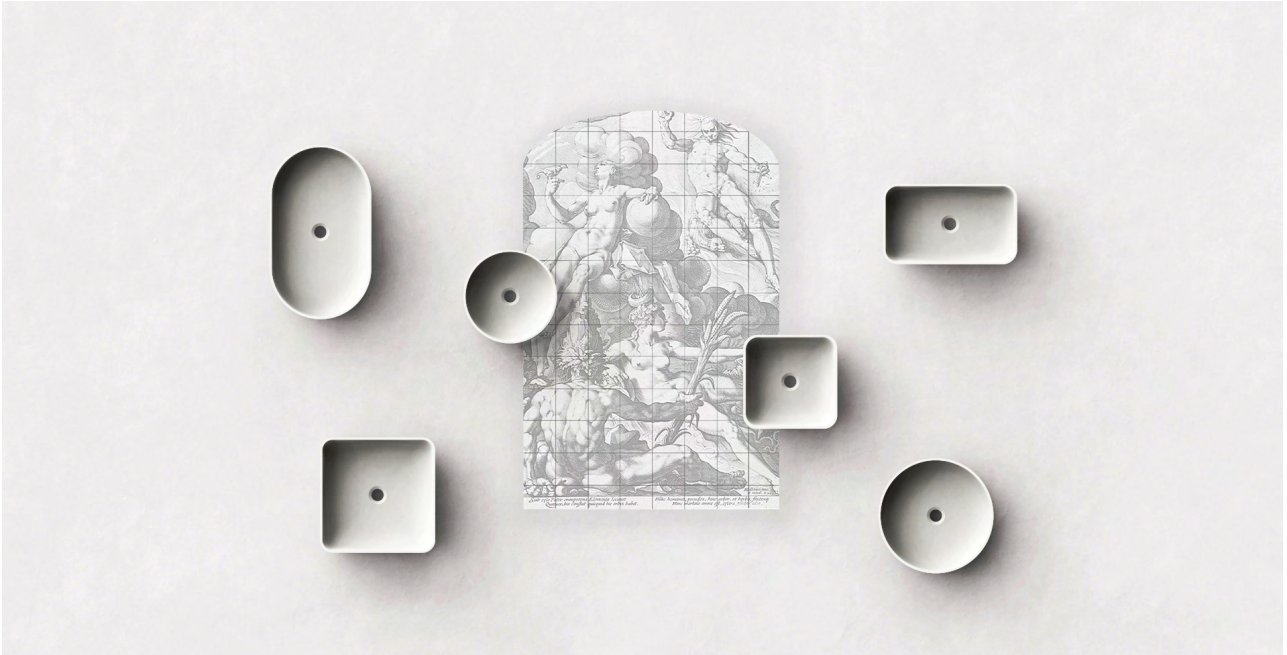

Technical Data Sheet

KOSMOS Collection

Gaia

Gaia

Gaia, the personification of the Earth in Greek mythology; and Atlas, the young titan who was condemned by Zeus to carry the sky on his shoulders, are the protagonists of this pair of designs. As it could not be otherwise, the main characteristic of these products is their round shape, referring to the earth, the element of nature that both gods represent.

The shapely circular opening of the Gaia & Atlas countertop sinks invites a feel-good experience in any bathroom. The models are available in different sizes and thus as circular or oval designs.

above: 430 x 430 x 130 mm, glacier white