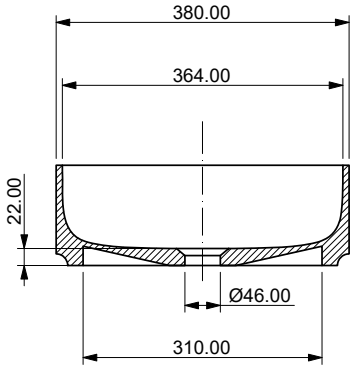

The shapely circular opening of the Gaia & Atlas countertop sinks invites a feel-good experience in any bathroom. The models are available in different sizes and thus as circular or oval designs.

above: 430 x 430 x 130 mm, glacier white

Golden Ocher

Pine Green

Midnight Blue

Aegean Blue

Gaia

350 x 350 x 130 mm

Gaia

430 x 430 x 130 mm

Gaia

500 x 300 x 130 mm

A - A

B-B

Gaia

600 x 350 x 130 mm

A - A

B-B

Gaia

650 x 380 x 130 mm

A - A

B - B