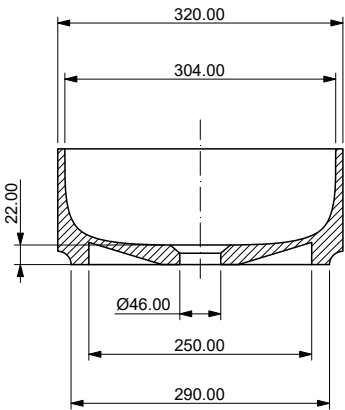

The shapely circular opening of the Gaia & Atlas countertop sinks invites a feel-good experience in any bathroom. The models are available in different sizes and thus as circular or oval designs.

above: 430 x 430 x 130 mm, glacier white

Golden Ocher

Pine Green

Midnight Blue

Aegean Blue

Gaia

350 x 350 x 130 mm

Gaia

430 x 430 x 130 mm

Gaia

500 x 300 x 130 mm

A - A

B-B

Gaia

600 x 350 x 130 mm

A - A

B-B

Gaia

650 x 380 x 130 mm

A - A

B - B