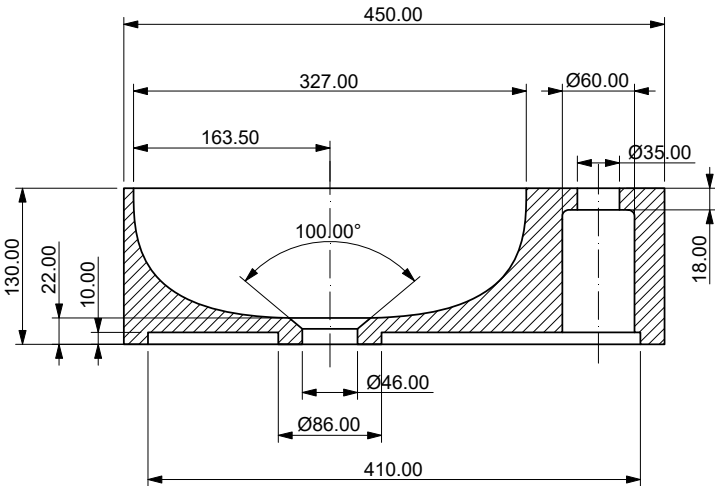

above: 450 x 250 x 130 mm, glacier white

Material	quartz sand
Finish	matt
Standard size	450 x 250 x 130 mm

Standard colours

Velvet Red

Saffron Terracotta

Peach Ocher

Honey Yellow

Golden Ocher

Pine Green

Midnight Blue

Aegean Blue

Helios

450 x 250 x 130 mm

A - A

B-B

Assembly scheme