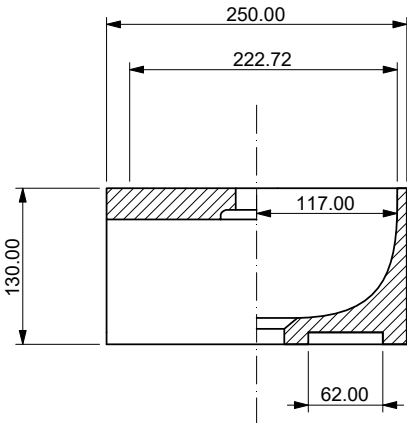

above: 450 x 250 x 130 mm, glacier white

Material	quartz sand
Finish	matt
Standard size	450 x 250 x 130 mm

Standard colours

Velvet Red

Saffron Terracotta

Peach Ocher

Honey Yellow

Golden Ocher

Pine Green

Midnight Blue

Aegean Blue

Helios

450 x 250 x 130 mm

A - A

B-B

Assembly scheme