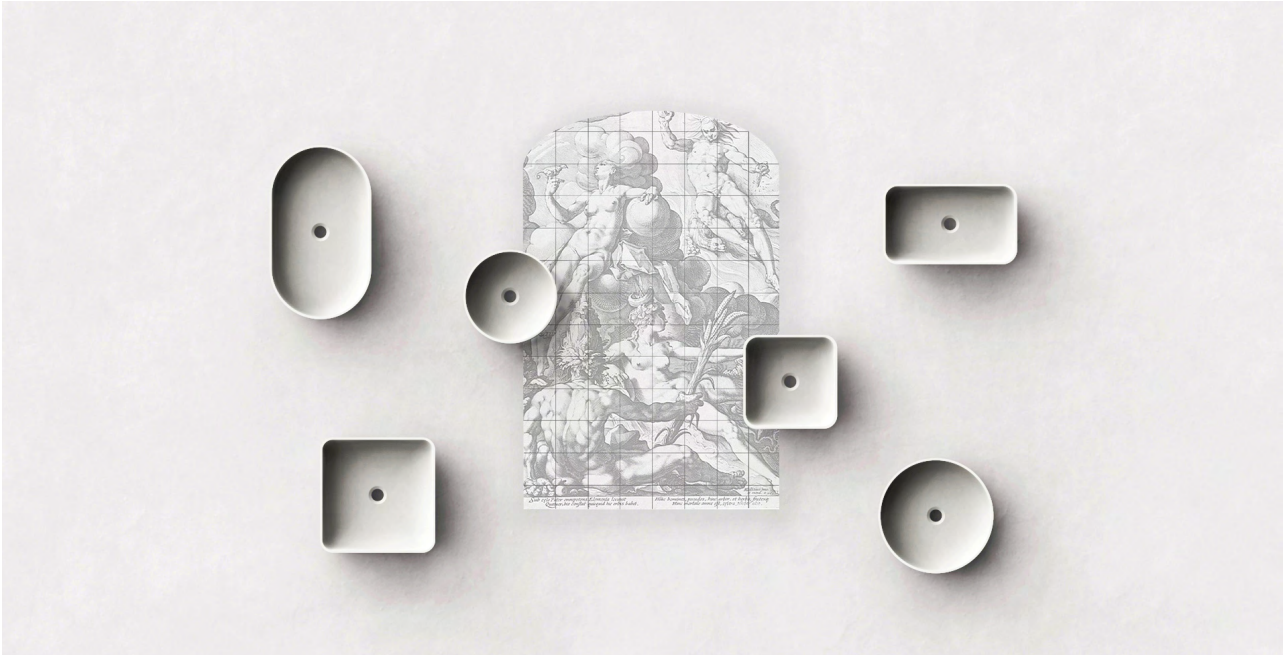

Technical Data Sheet

KOSMOS Collection

Helios

Helios

Unique in the Kosmos collection are the designs of Iris and Helios. These wall-mounted washbasins float light and airy like his namesakes the god of the sun (Helios) and the rainbow (Iris) on the wall of the modern bathroom. It is possible to combine their minimalist design with a wide variety of faucets.

The wall mounting assembly, thanks to a simple metal structure that is hidden in the lower part of the washbasin, makes the final product float on the wall, thus their namesake's gods of the element air Iris and Helios are represented.

above: 450 x 250 x 130 mm, glacier white

Material	quartz sand
Finish	matt
Standard size	450 x 250 x 130 mm

Standard colours

Velvet Red

Saffron Terracotta

Peach Ocher

Honey Yellow

Golden Ocher

Pine Green

Midnight Blue

Aegean Blue

Helios

450 x 250 x 130 mm

A - A

B-B

Assembly scheme