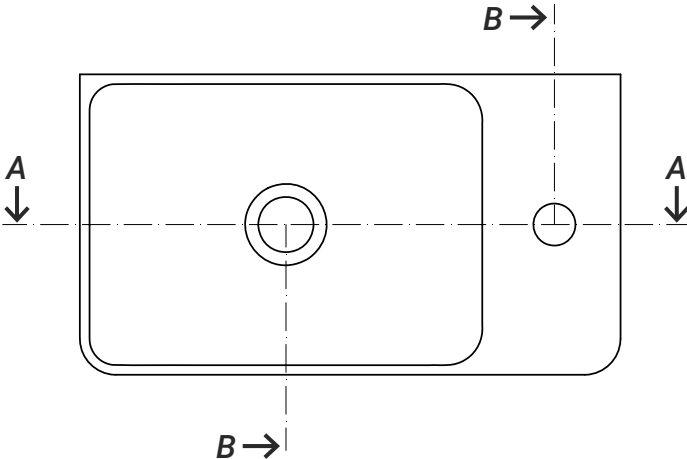

The wall mounting assembly, thanks to a simple metal structure that is hidden in the lower part of the washbasin, makes the final product float on the wall, thus their namesake's gods of the element air Iris and Helios are represented.

above: 450 x 250 x 130 mm, glacier white

Material	quartz sand
Finish	matt
Standard size	450 x 250 x 130 mm

Standard colours

Velvet Red

Saffron Terracotta

Peach Ocher

Honey Yellow

Golden Ocher

Pine Green

Midnight Blue

Aegean Blue

Helios

450 x 250 x 130 mm

A - A

B-B

Assembly scheme